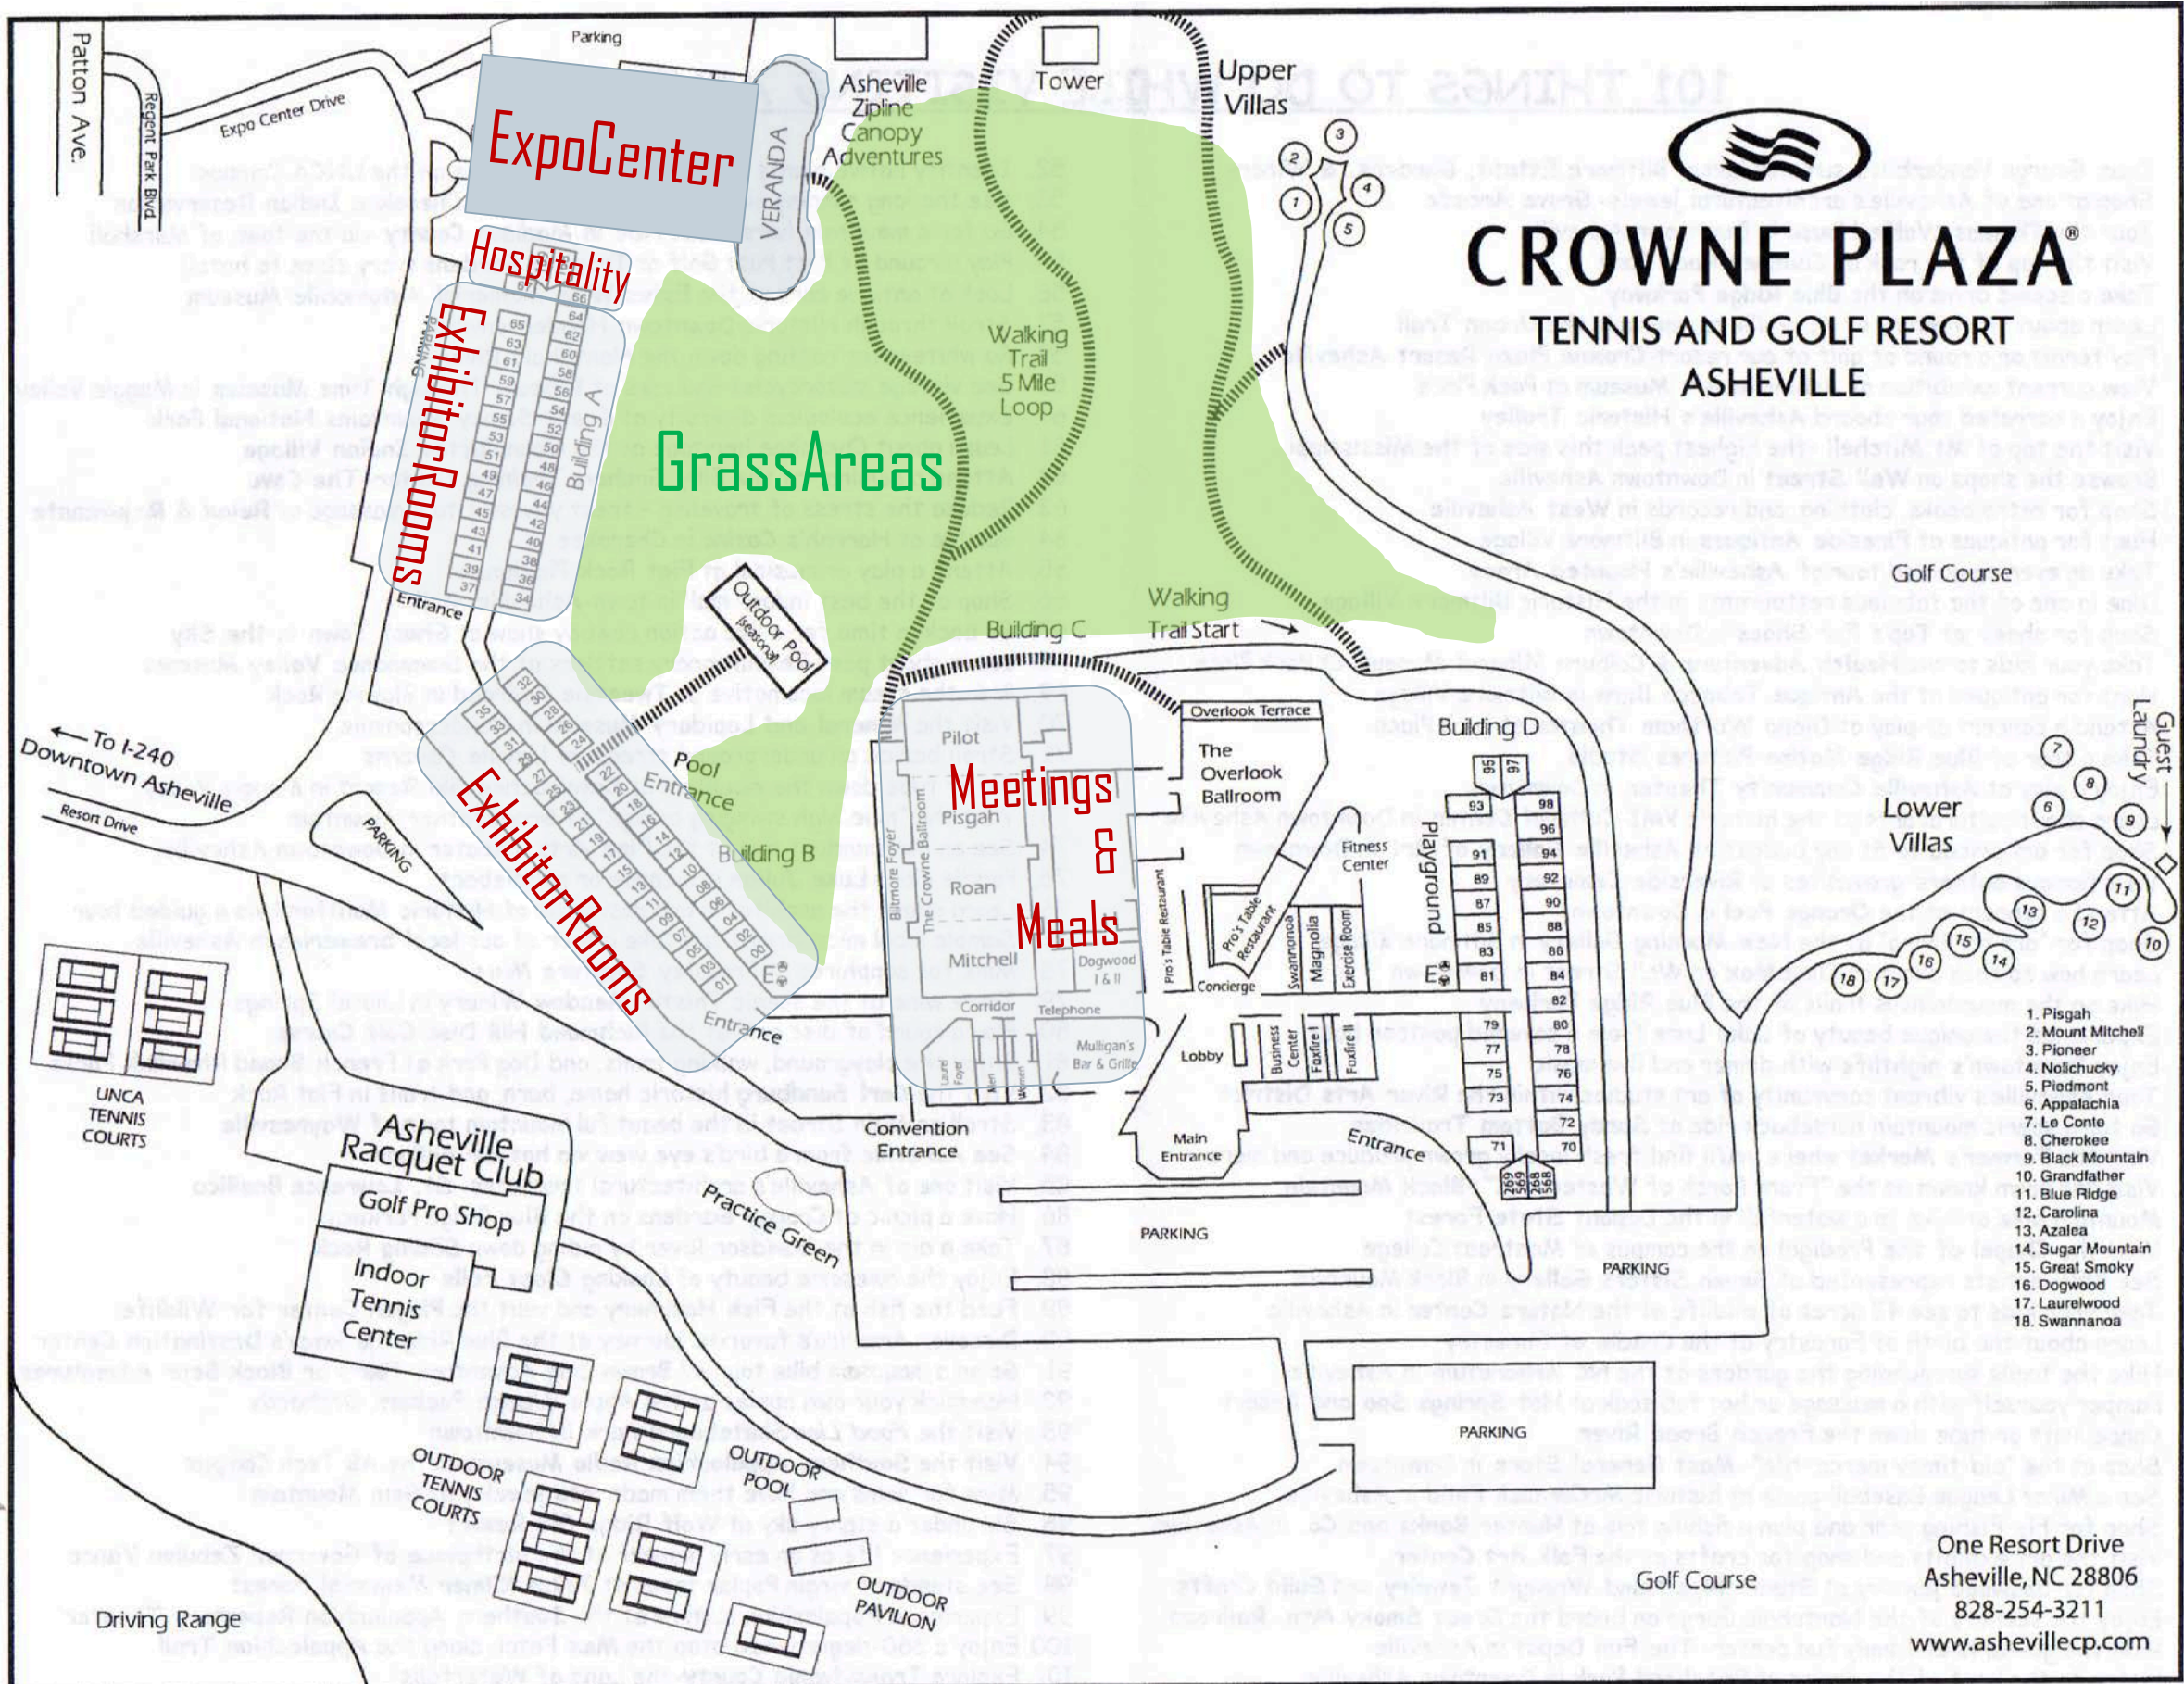

125-acre resort includes 8,500 sq. ft. fitness center, saltwater pools, 20 tennis courts, spa with massage, hair and nail services, 9-hole golf course, and zip line canopy tour.

Shuttle service to Downtown art galleries, restaurants, shops and breweries.