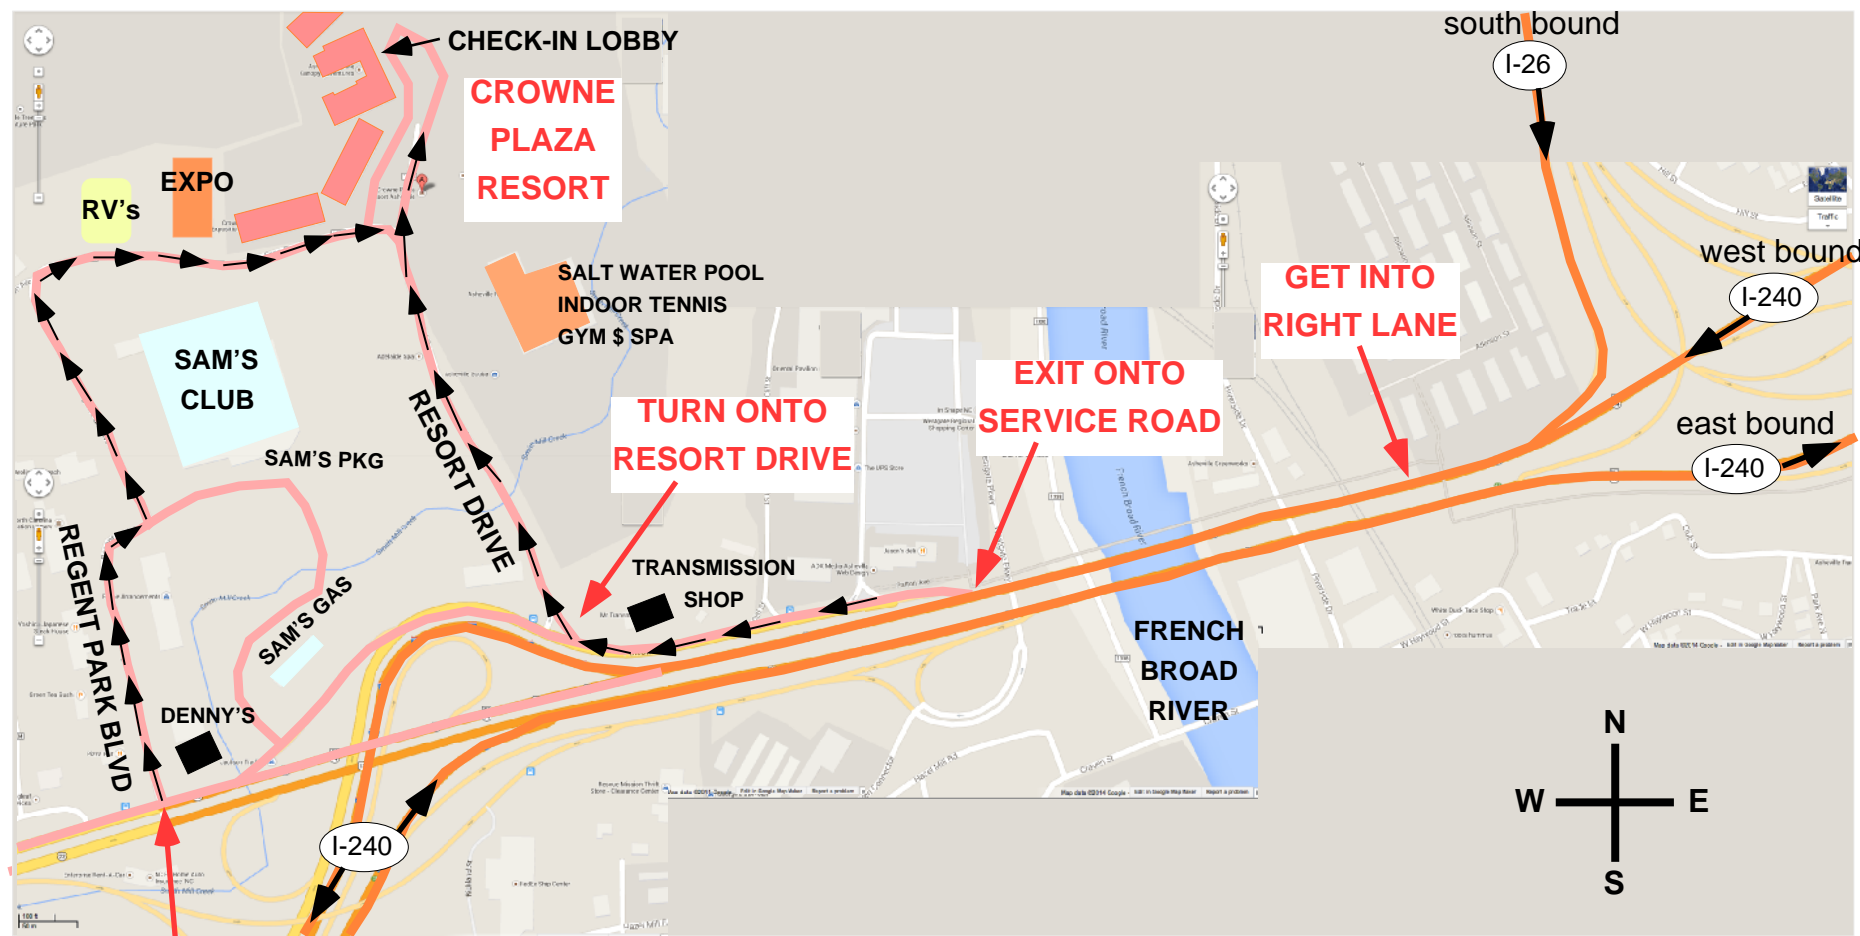

DIRECTIONS TO VENUE

We know that the Crowne Plaza Resort can be tricky to find, especially after a long day of driving, so hopefully these directions will help you get there.

Below are maps and instructions to guide you to the “check-in” lobby.

Directions from I-26 south bound and I-240 west bound

NOTE: IF YOU MISS THE TURN AT RESORT DRIVE, CONTINUE ON THE SERVICE ROAD, THRU TRAFFIC LIGHT, TURN AT DENNY'S

Directions from I-26 and I-240 north bound (coming from the South)

- I-240/I-26 north bound to left Exit 3A
- Loop around onto Patton Avenue
- Stay in right lane
- Turn right onto Regent Park Blvd
- Turn left before the Sam's pkg. lot
- Follow road to 'Check-In'