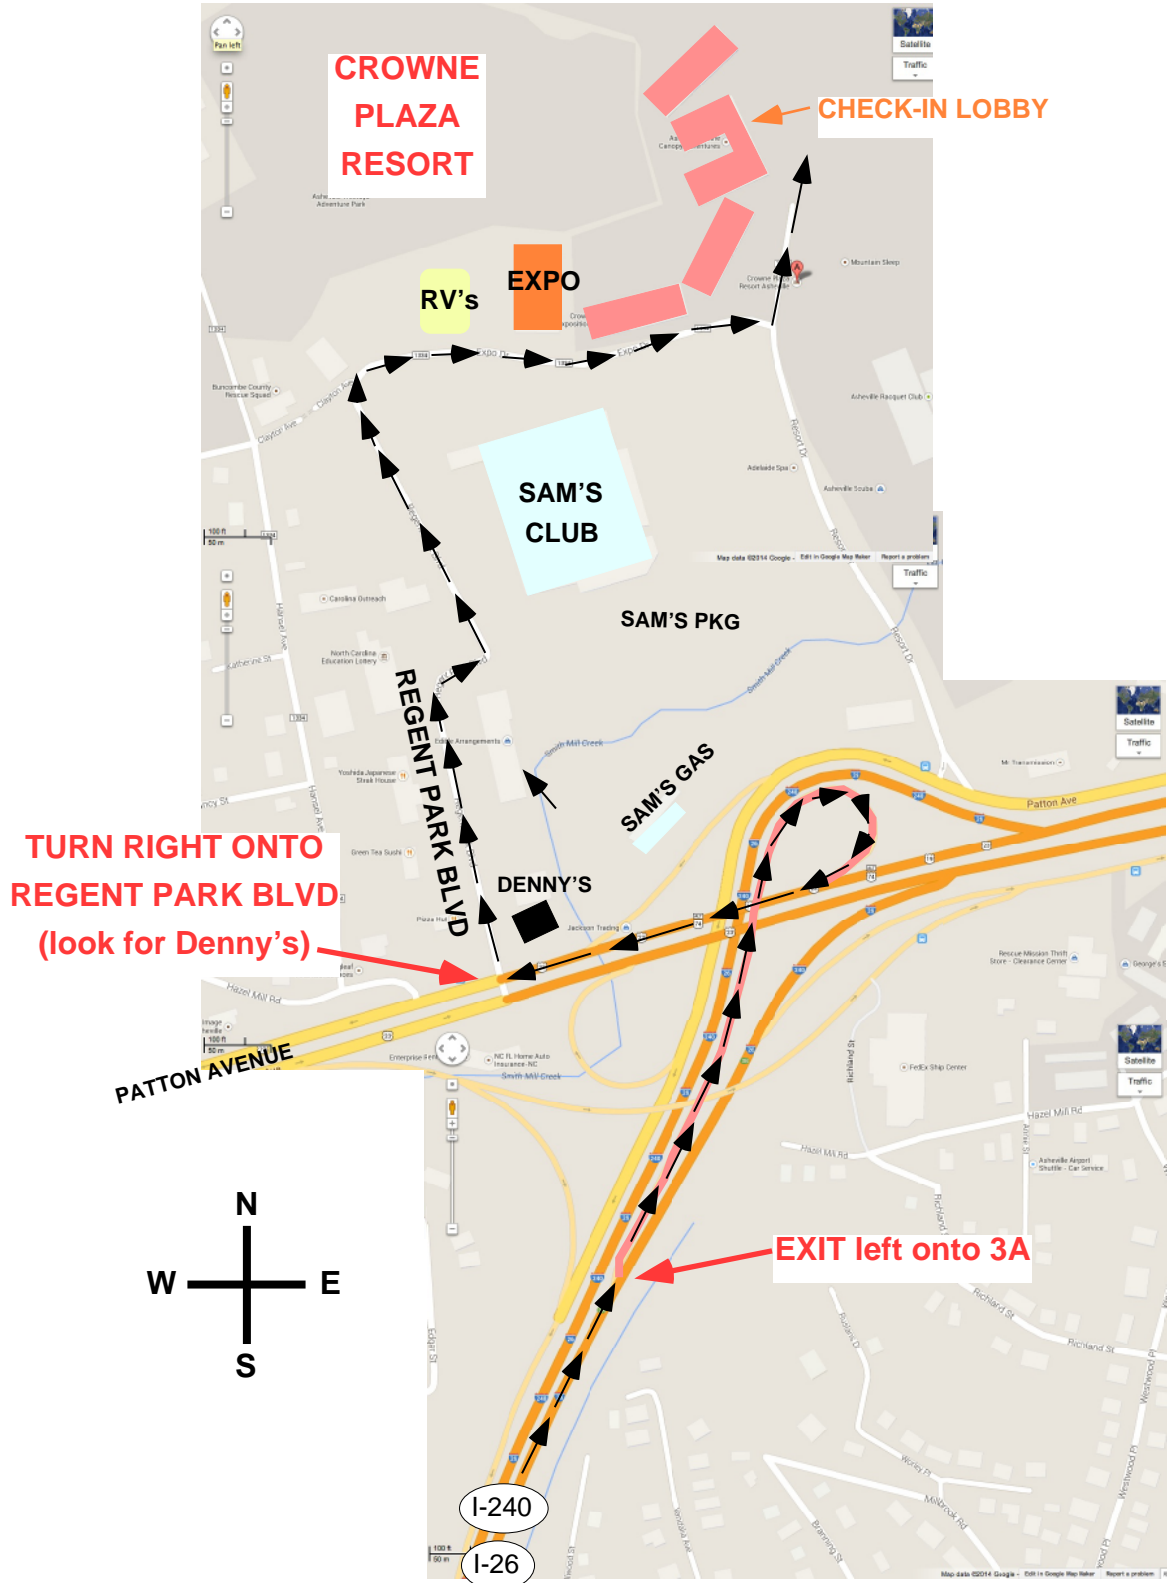

DIRECTIONS TO VENUE

We know that the Crowne Plaza Resort can be tricky to find, especially after a long day of driving, so hopefully these directions will help you get there.

Below are maps and instructions to guide you to the “check-in” lobby.

Directions from I-26 south bound and I-240 west bound

NOTE: IF YOU MISS THE TURN AT RESORT DRIVE, CONTINUE ON THE SERVICE ROAD, THRU TRAFFIC LIGHT, TURN AT DENNY'S

Directions from I-26 and I-240 north bound (coming from the South)

- I-240/I-26 north bound to left Exit 3A
- Loop around onto Patton Avenue
- Stay in right lane
- Turn right onto Regent Park Blvd
- Turn left before the Sam's pkg. lot
- Follow road to 'Check-In'